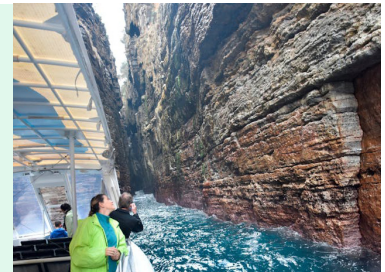

JERVIS BAY SEA CAVES

See the fur seals amongst other stunning sea life on a two hour boat tour of the sea caves at the beautiful Jervis Bay, followed by a delicious lunch at the Huskisson Hotel.

Date Sat, 9th November **Location** Huskisson

Cost $130pp (lunc incl.) + NDIS charges.

Arrive TBA Springett House Bowral / Somerset House Narellan

Pick Up TBA Springett House Bowral / Somerset House Narellan